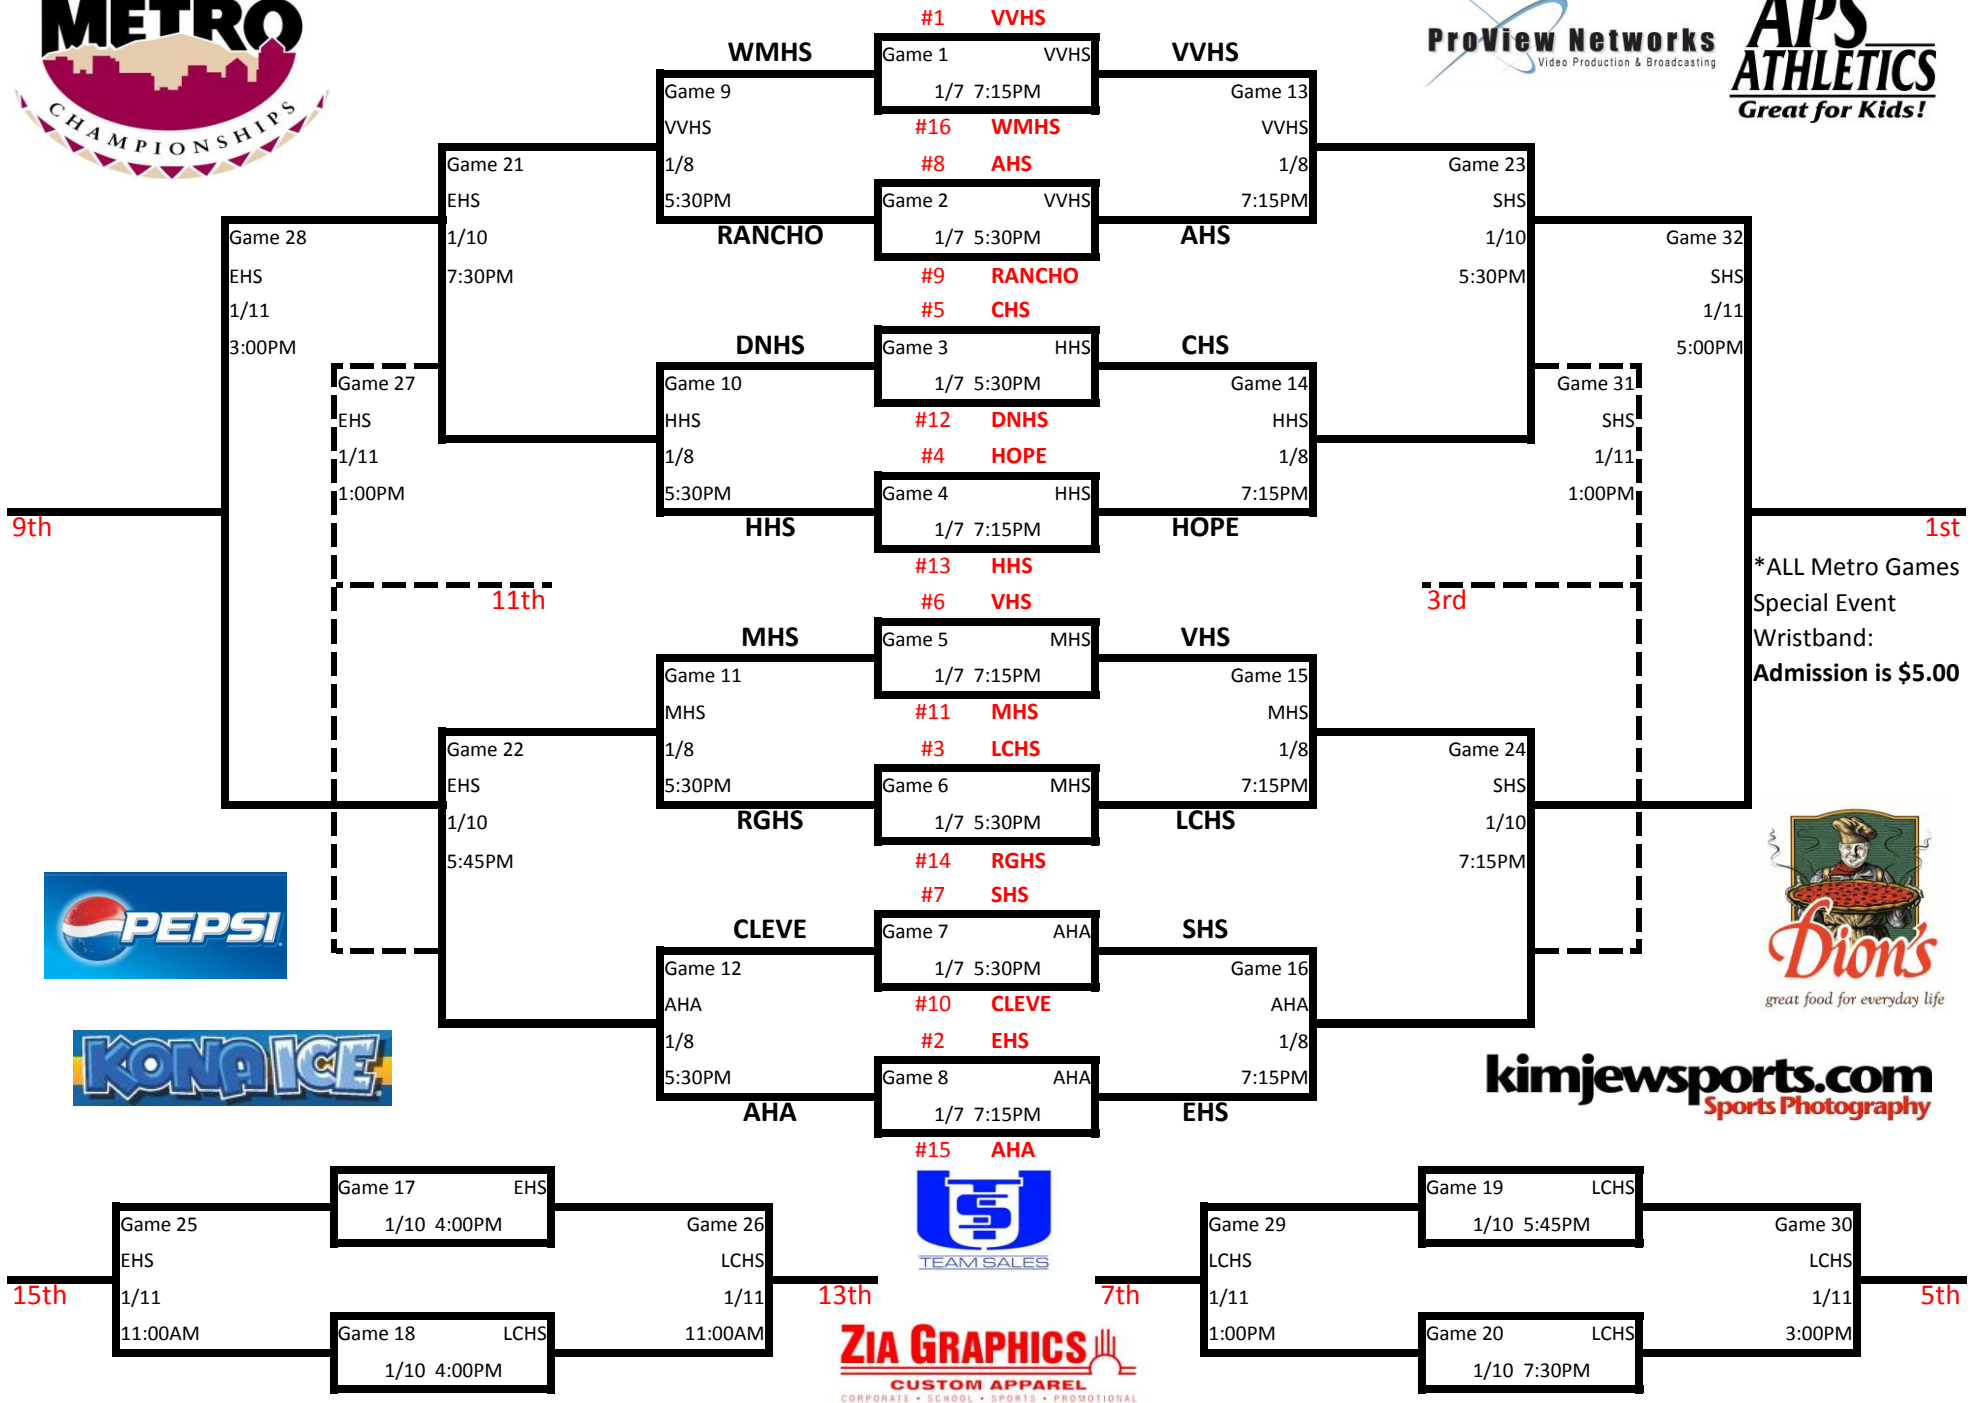

2013-2014 Metro Boys Basketball Championships

*ALL Metro Games
Special Event
Wristband:
Admission is \$5.00

2013-2014 Metro Girls Basketball Championships

*ALL Metro Games
Special Event
Wristband:
Admission is \$5.00