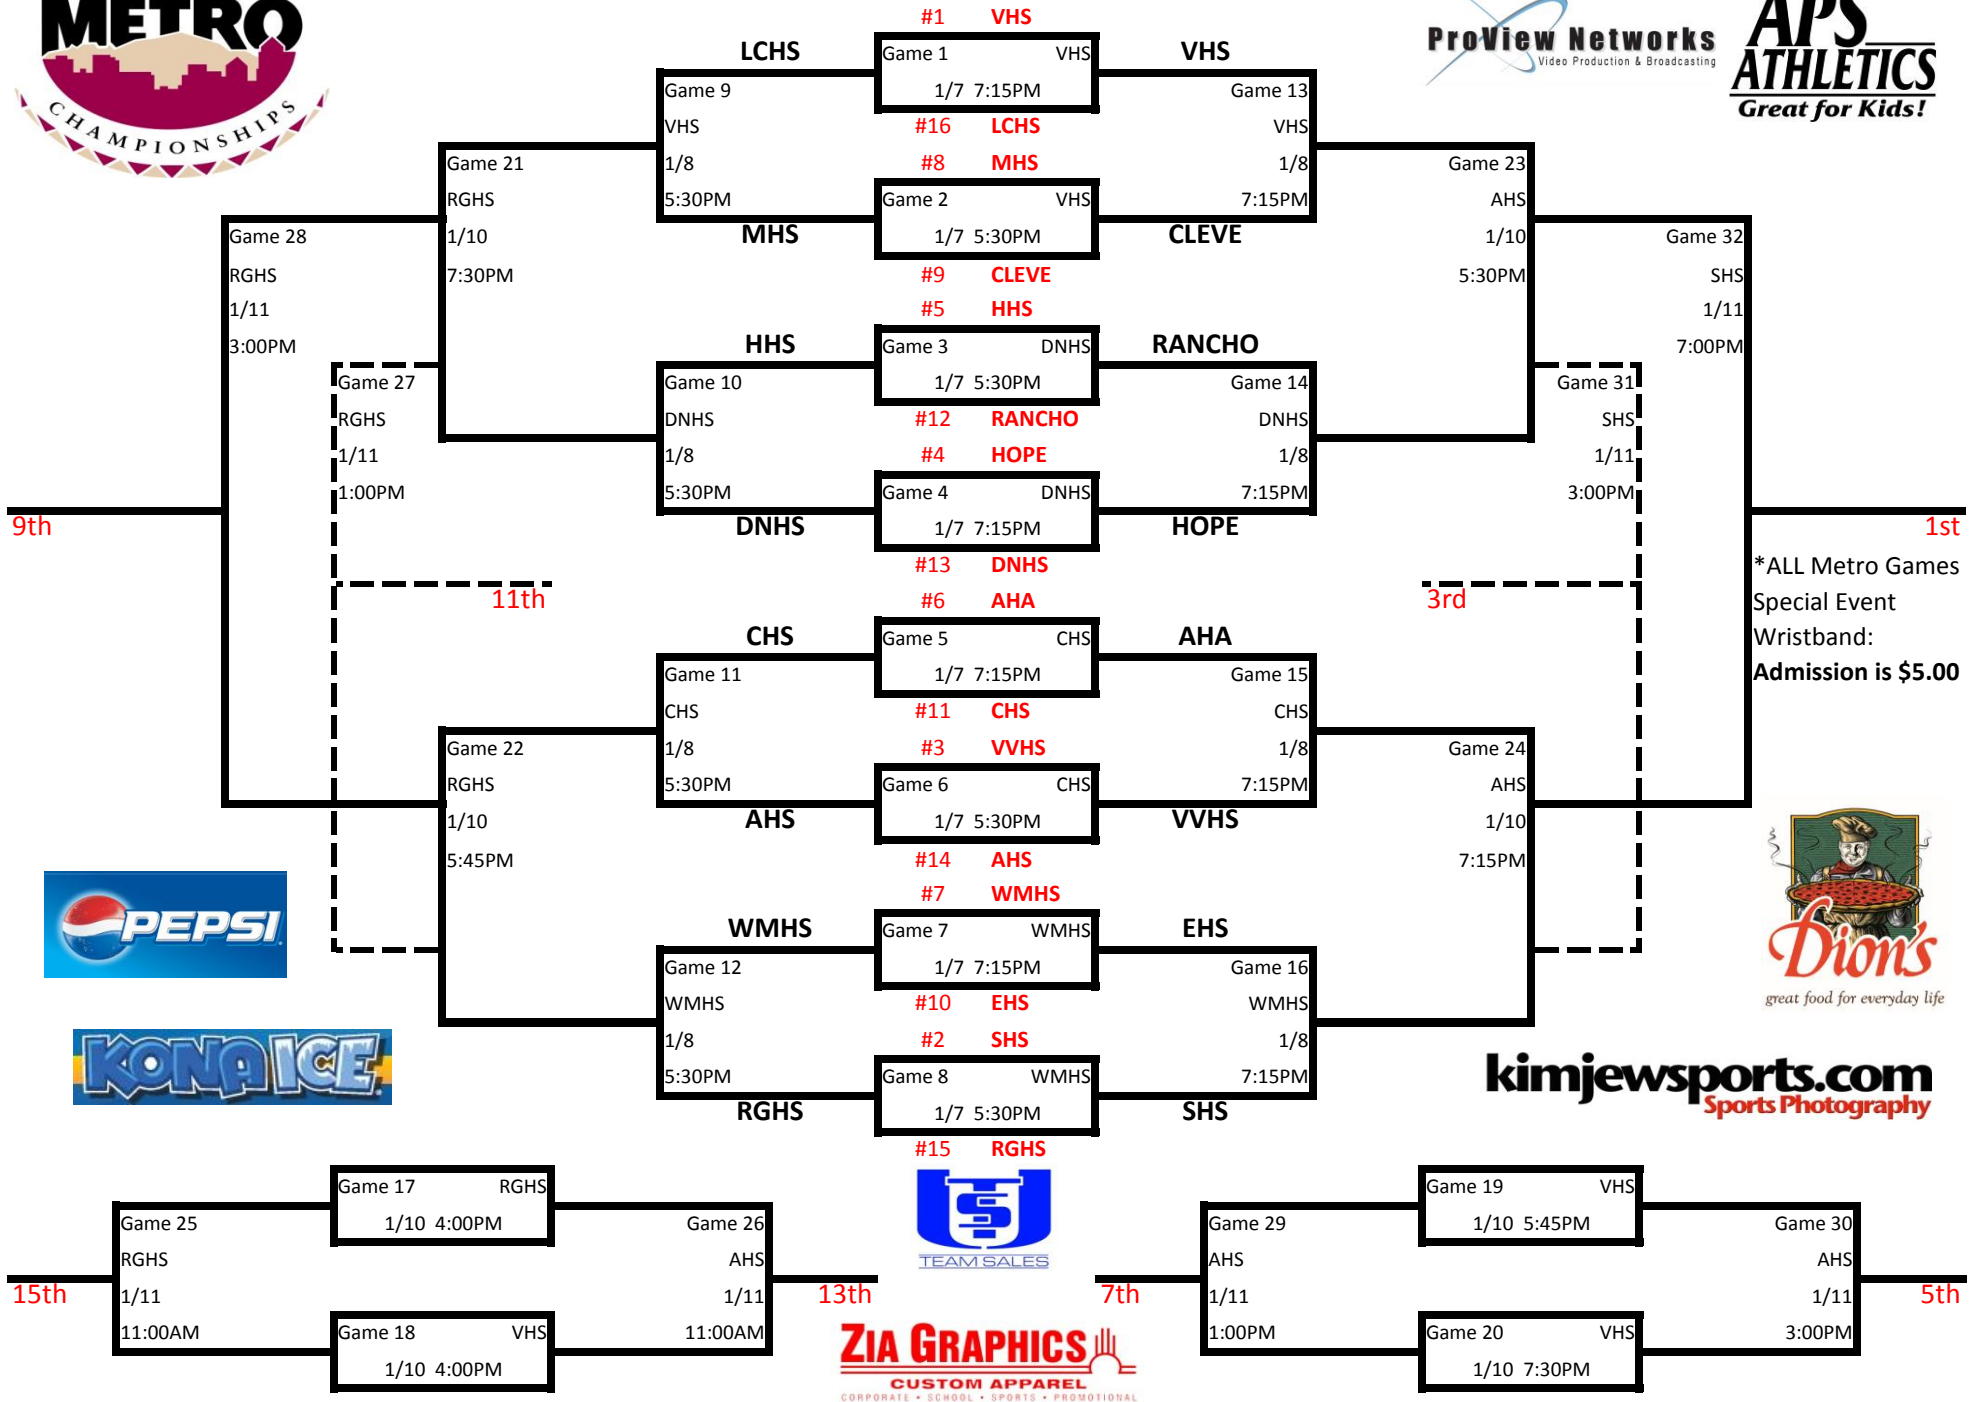

2013-2014 Metro Boys Basketball Championships

*ALL Metro Games
Special Event
Wristband:
Admission is \$5.00

2013-2014 Metro Girls Basketball Championships

*ALL Metro Games
Special Event
Wristband:
Admission is \$5.00