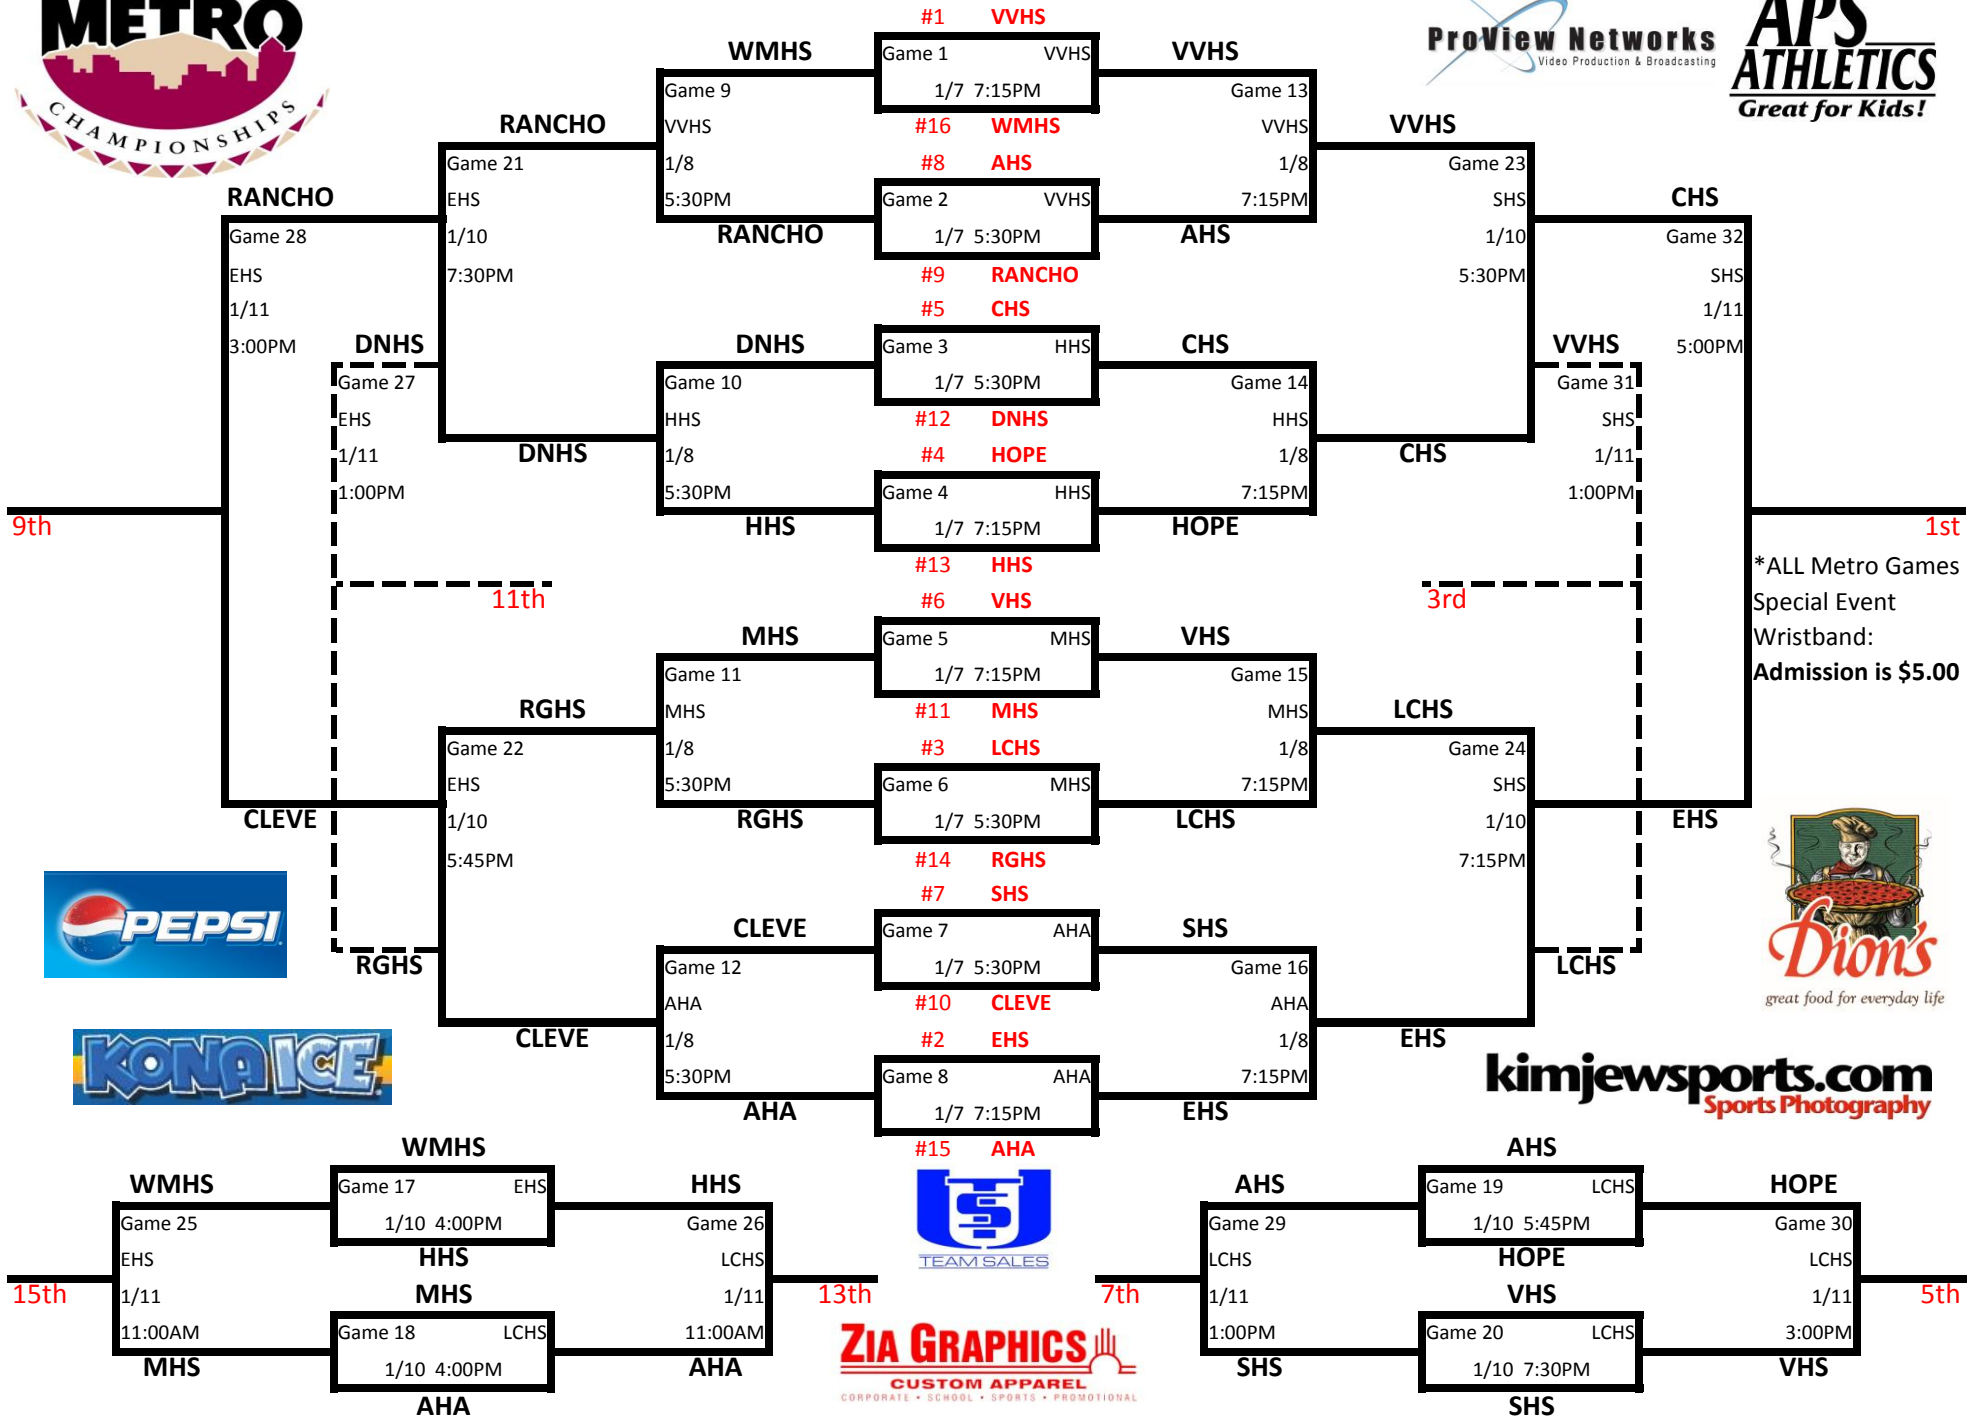

2013-2014 Metro Boys Basketball Championships

\*ALL Metro Games Special Event Wristband: Admission is \$5.00

2013-2014 Metro Girls Basketball Championships

9th

11th

3rd

1st

\*ALL Metro Games  
Special Event  
Wristband:  
Admission is \$5.00