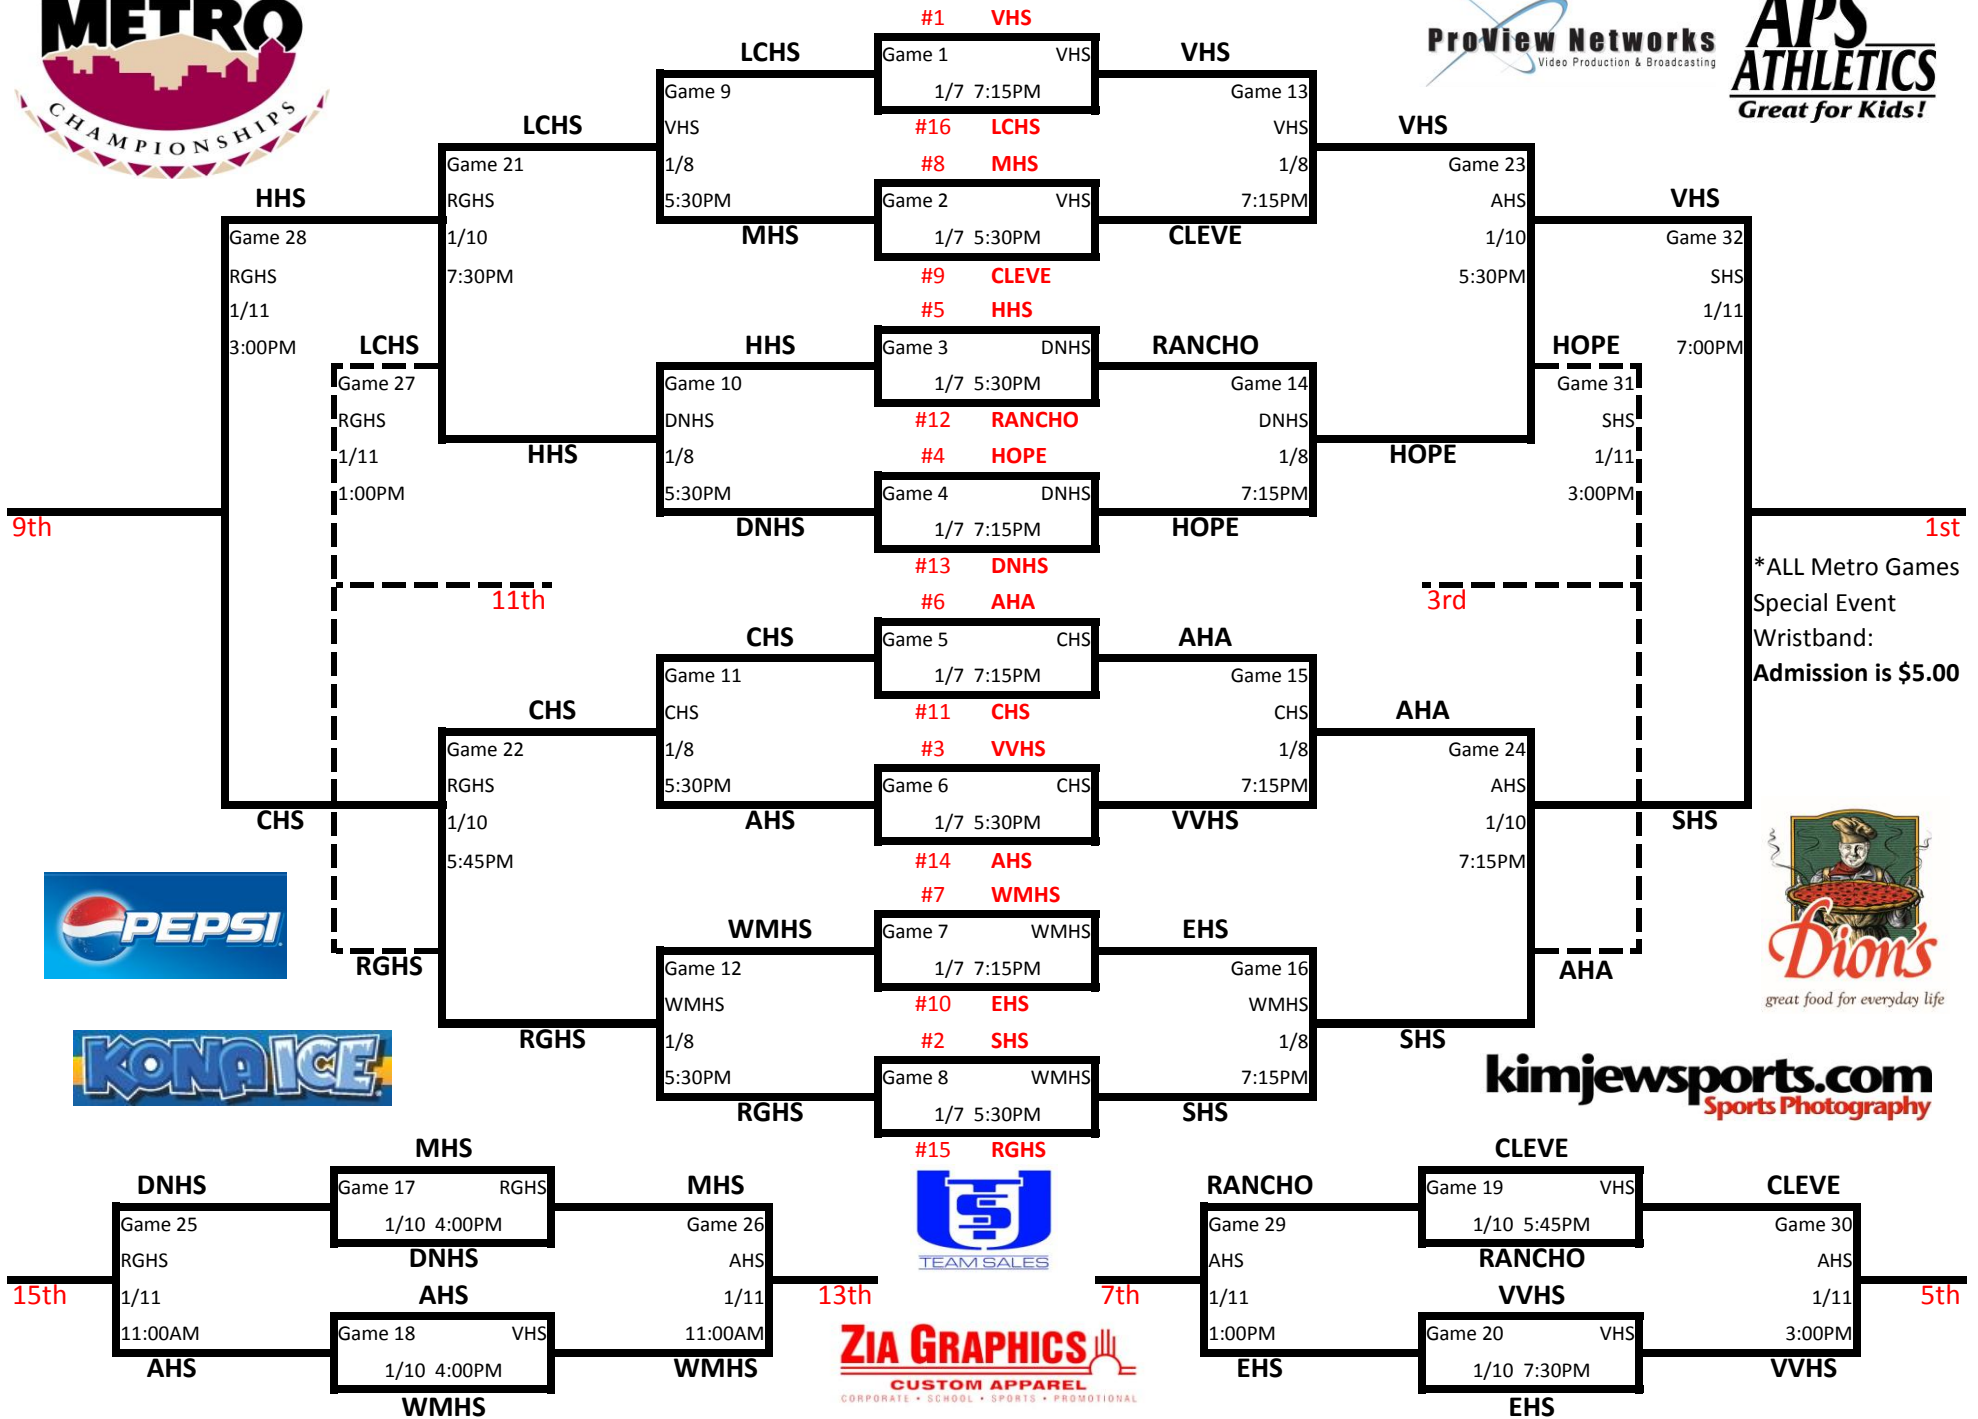

2013-2014 Metro Boys Basketball Championships

\*ALL Metro Games Special Event Wristband: Admission is \$5.00

2013-2014 Metro Girls Basketball Championships

9th

11th

3rd

1st

\*ALL Metro Games  
Special Event  
Wristband:  
Admission is \$5.00