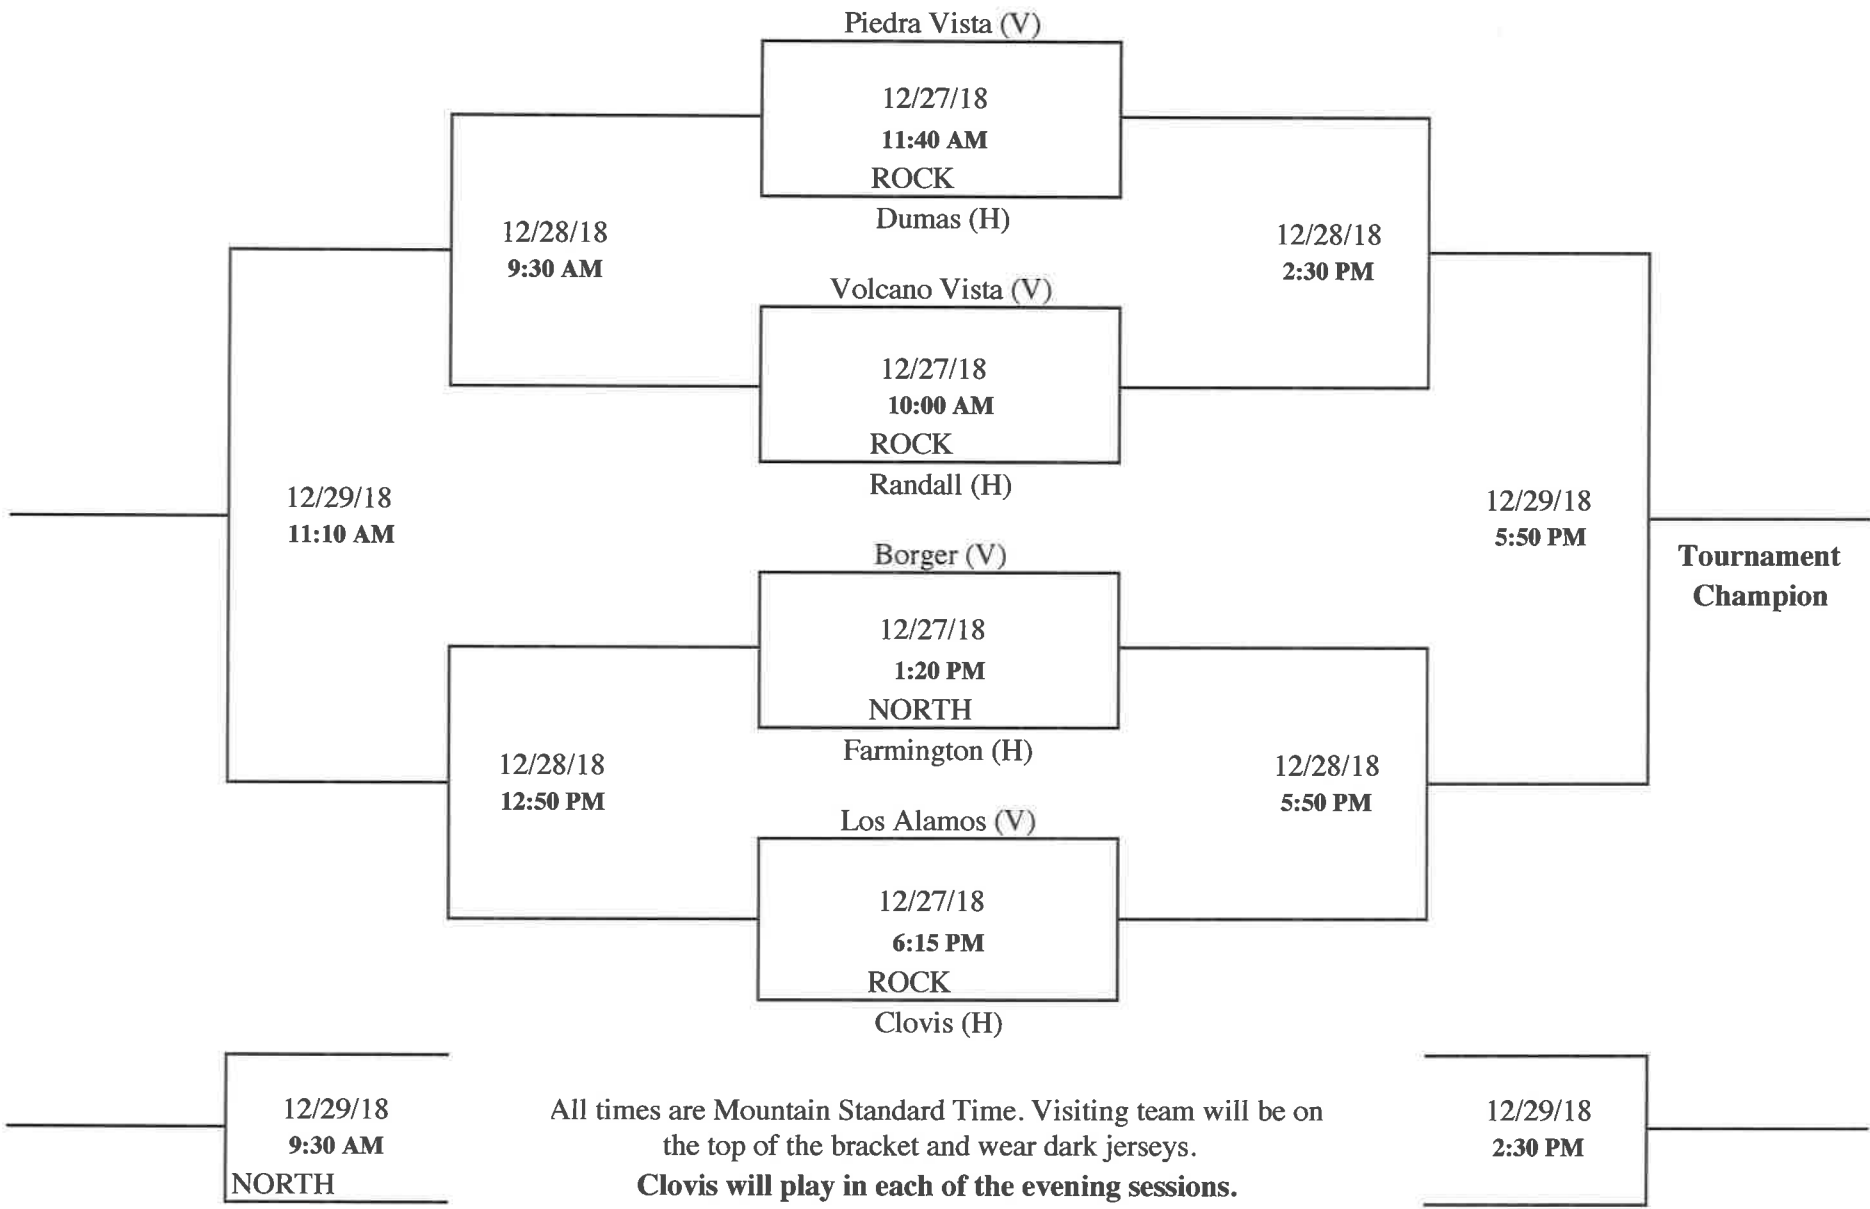

Plateau Holiday Tournament 2018

GIRLS

All times are Mountain Standard Time. Visiting team will be on the top of the bracket and wear dark jerseys.

Clovis will play in each of the evening sessions.

Second and third games will be adjusted as necessary.